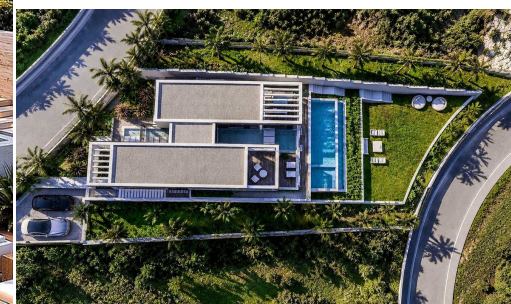

### Beschrijving:

PLOT WITH PROJECT IN SANTA MARÍA, ELVIRIA, MARBELLA Plot: 1,044 m<sup>2</sup> | Built: 480 m<sup>2</sup> | 4 Bedrooms | 6 Bathrooms | 2 Garage Spaces A rare off-plan opportunity in one of the best residential areas on the east side of Marbella. This project is a high end contemporary villa set in the Santa María area of Elviria. Clean lines, floor-to-ceiling glazing and natural stone finishes throughout. The infinity pool spans two terrace levels with tropic...