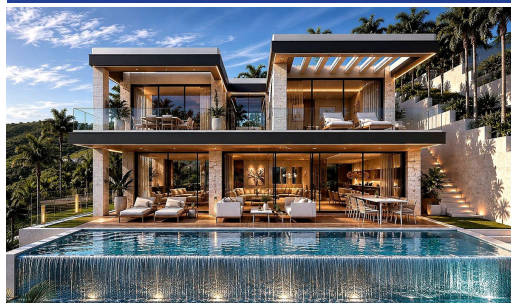

### Beschrijving:

PLOT WITH PROJECT IN SANTA MARÍA, ELVIRIA, MARBELLA Plot: 1,044 m<sup>2</sup> | Built: 480 m<sup>2</sup> | 4 Bedrooms | 6 Bathrooms | 2 Garage Spaces A rare off-plan opportunity in one of the best residential areas on the east side of Marbella. This project is a high end contemporary villa set in the Santa María area of Elviria. Clean lines, floor-to-ceiling glazing and natural stone finishes throughout. The infinity pool spans two terrace levels with tropic...