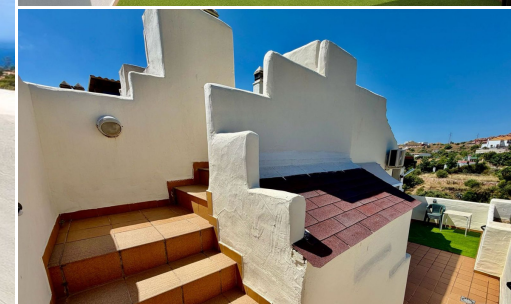

IMMOTROPICAL

REAL ESTATE COSTA TROPICAL

— www.immotropical.com —

Penthouse te koop

Benalmadena, Costa del Sol, Spanje

ID#: 241967

Beschrijving:

Exclusive duplex penthouse with panoramic sea and mountain views in Benalmádena, Costa del Sol! It stands out for its spaciousness, privacy and extraordinary outdoor areas, set within one of the most highly regarded and well-established residential complexes in the area. The property has a built area of 94.22 m², plus 77.38 m² of the two main terraces and 65 m² of private solarium, giving a total usable area of 236 m². It comprises 2 be...