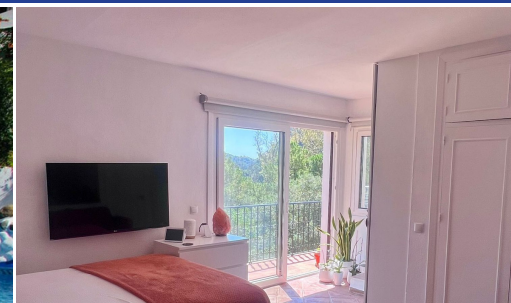

IMMOTROPICAL

REAL ESTATE COSTA TROPICAL

www.immotropical.com

Appartement te koop

Benahavís, Costa del Sol, Spanje

ID#: 241958

Beschrijving:

Charming Studio Duplex with Private Roof Terrace & Panoramic Views - La Pacheca, Benahavís A unique opportunity to own a beautifully renovated studio apartment in the heart of the picturesque village of Benahavís. This delightful studio offers a peaceful setting with stunning panoramic views over the surrounding forest, mountains and the white village of La Pacheca. From the property you can also enjoy views of a traditional Andalusia...