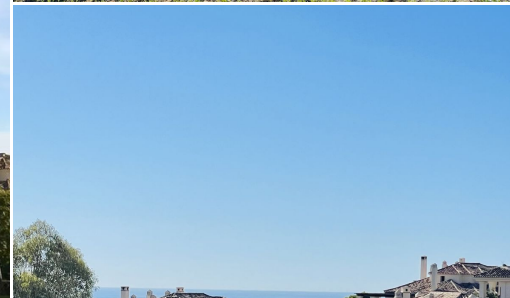

### Beschrijving:

Exclusive South-Facing Penthouse with Spectacular Panoramic Views in Banahavis. This exceptional south-facing penthouse is located in a peaceful and prestigious residential complex, surrounded by nature and offering breathtaking panoramic views of the golf course, the Mediterranean Sea, and the mountains. Flooded with natural light, this spacious and elegant property provides an atmosphere of tranquility, privacy, and comfort. The expansiv...