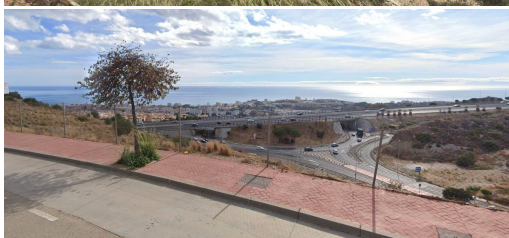

IMMOTROPICAL

REAL ESTATE COSTA TROPICAL

— www.immotropical.com —

Grond te koop

Benalmadena, Costa del Sol, Spanje

ID#: 240885

Beschrijving:

Prime development land located in one of the most promising areas of the Costa del Sol. An excellent investment and residential development opportunity in Santangelo Norte, Benalmádena, a strategic location with strong demand and significant appreciation potential. Plot specifications: • Status: Fully urbanized development land • Use: Residential / Commercial • Plot size: 6,000 m² • Building ratio: 0.9045 m²t/m²s • Buildable are...