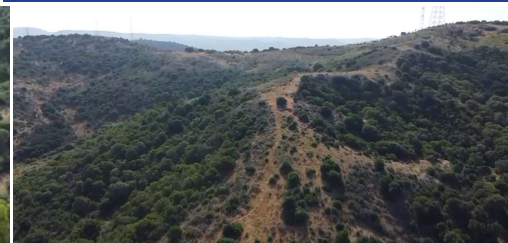

**IMMOTROPICAL**

REAL ESTATE COSTA TROPICAL

— [www.immotropical.com](http://www.immotropical.com) —

ID#: 240679

**Beschrijving:**

Land, San Martín de Tesorillo, Costa del Sol. Garden/Plot 66548 m<sup>2</sup>. Setting : Country, Close To Forest. Orientation : North, East, South, West. Views : Mountain, Country, Panoramic. Category : Bargain, Investment.