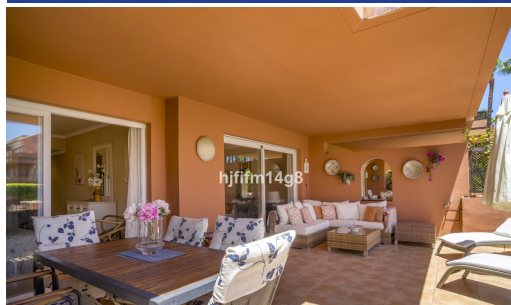

IMMOTROPICAL

REAL ESTATE COSTA TROPICAL

— www.immotropical.com —

Appartement te koop

Puerto Banús, Costa del Sol, Spanje

ID#: 240302

Beschrijving:

Discover this beautifully positioned corner ground floor apartment in the prestigious El Embrujado Playa, one of the most desirable beachside communities near Puerto Banús. Ideally located between Puerto Banús and San Pedro de Alcántara, the property enjoys an exceptional setting just a short stroll from the beach, beachfront promenade, exclusive beach clubs, restaurants, and everyday amenities. This elegant residence combines privacy, comfo...