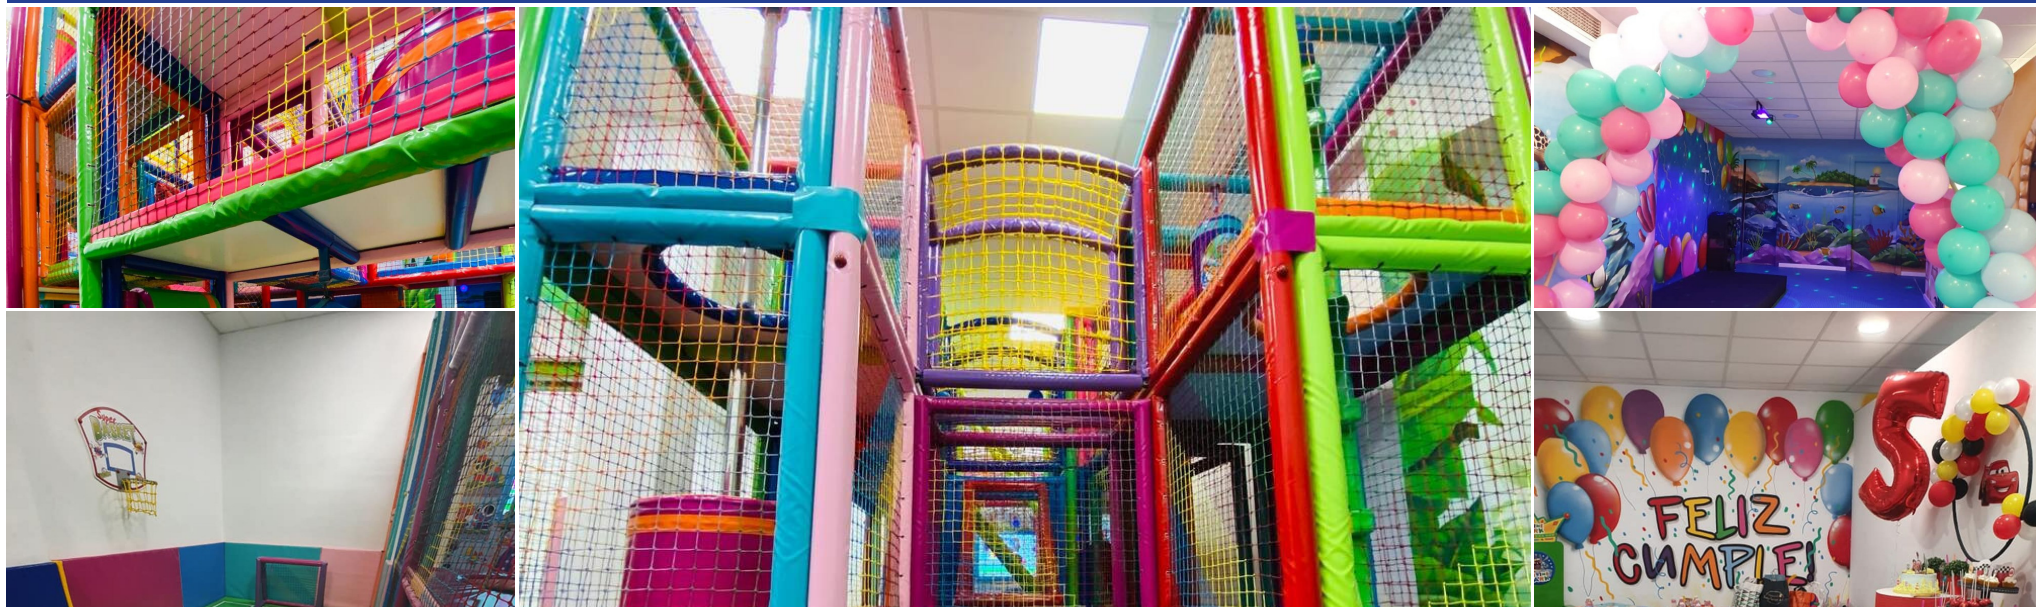

IMMOTROPICAL

REAL ESTATE COSTA TROPICAL

— www.immotropical.com —

Commercieel te koop

San Pedro de Alcántara, Costa del Sol, Spanje

ID#: 239812

Beschrijving:

Transfer of Children's Soft Play Center with Café - San Pedro Alcántara A fully operational children's soft play center with café is available for transfer in San Pedro Alcántara, located in a central area with a high flow of families. The premises offer 360 m², fully equipped and ready to continue operations without the need for additional investment. Features include: Large children's play area with ball pit Café ...