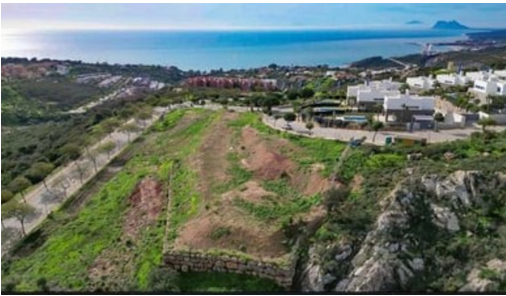

### Beschrijving:

PROJECT AND BUILDING LICENSE ARE INCLUDED IN THE PRICE! Description Plot with amazing panoramic sea views, just 800 meters from the beach! Situated in an elevated position and surrounded by nature, this property offers an exclusive setting with breathtaking views of the Mediterranean Sea, Gibraltar, and the North African coast. It is the perfect opportunity to build your custom dream villa. Just a 5-minute drive from Sotogrande, you will enjo...