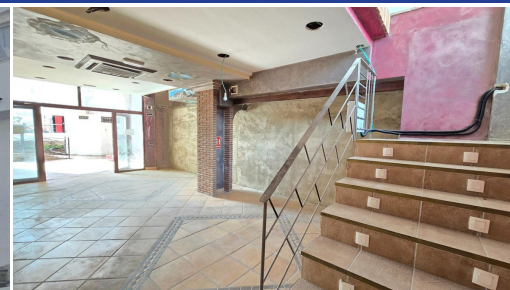

IMMOTROPICAL

REAL ESTATE COSTA TROPICAL

— www.immotropical.com —

Commercieel te koop

Benalmadena, Costa del Sol, Spanje

ID#: 238771

Beschrijving:

A strategic opportunity for your next project! Located in the prestigious Puerto Marina, one of the most visited and exclusive destinations on the Costa del Sol, this spacious commercial premises stands out for its privileged location and exceptional versatility. The property features a strategic dual access: a main entrance from the street with direct access to the port, and a second connection leading toward the marinas and the pedestrian p...