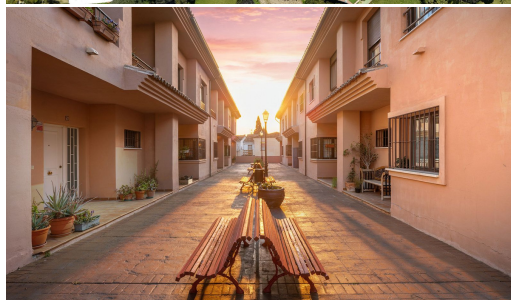

IMMOTROPICAL

REAL ESTATE COSTA TROPICAL

— www.immotropical.com —

Rijtjeshuis te koop

Benalmadena Pueblo, Costa del Sol, Spanje

ID#: 238068

Beschrijving:

Exclusive semi-detached house in Benalmádena: elegance and comfort within your reach. Discover this magnificent semi-detached house situated in an exclusive residential development in Benalmádena, where tranquillity and luxury come together. This property, which is in impeccable condition, boasts a contemporary design and high-quality finishes. Spread over three floors, every corner of this house has been designed to maximise comfort and pr...

• **Slaapkamers:** 3 | • **Badkamers:** 3 | • **Bebouwd:** 150 m² | • **Oriëntatie:** Zuid, West | • **view_type:** Bergen, Zee

Algemeen: Overdekt terras, Dubbel glas, Open haard, Volledig ingerichte keuken, Tuin (Prive), Tuin (Gemeenschappelijk), Parking Meer dan één, Gemeenschappelijk zwembad, Pre geïnstalleerd A / C, Prive terras, Kelder