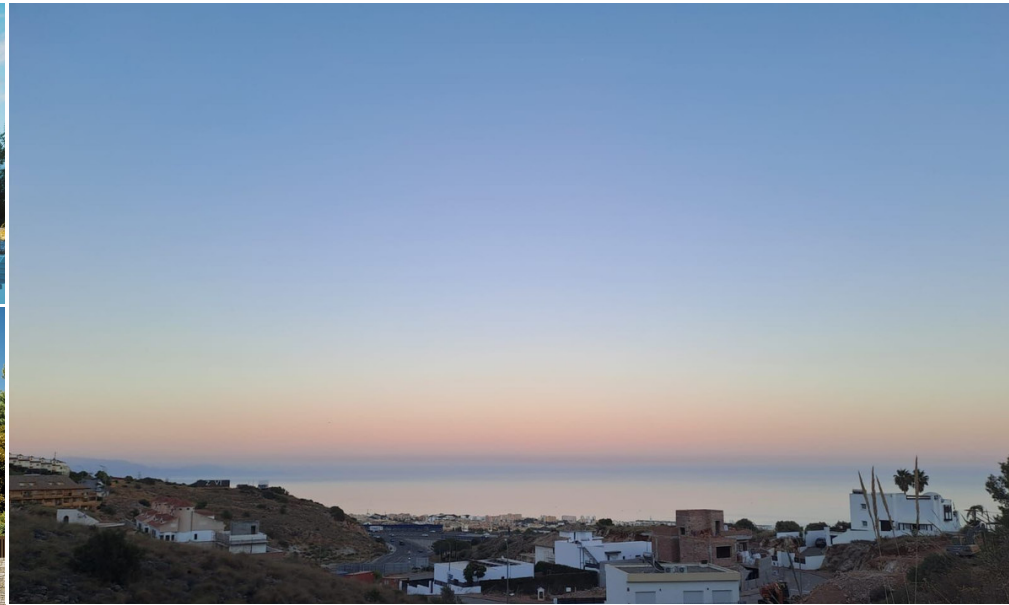

### Beschrijving:

Exclusive Sea View Development Opportunity in Santangelo, Benalmádena A rare investment opportunity for clients seeking privacy, exclusivity, and a fast-track luxury lifestyle project on the Costa del Sol. Located in the prestigious residential area of Benalmádena, in the highly sought-after Santangelo district, these exceptional building plots offer breathtaking protected panoramic sea views across the Mediterranean coastline. Available P...