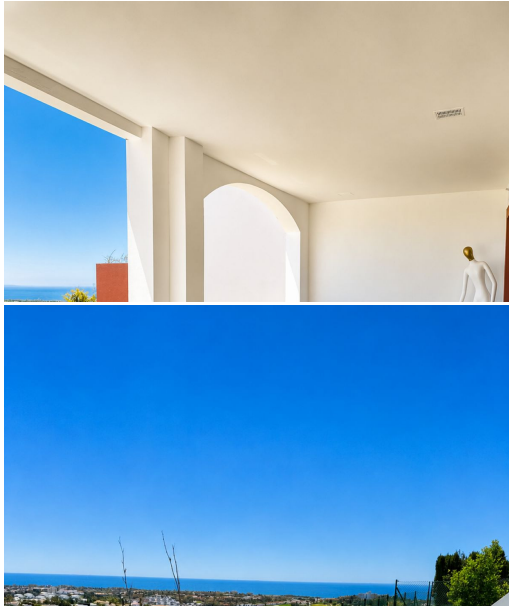

### **Beschrijving:**

Corner semi-detached chalet with views in exclusive Benahavís, Costa del Sol We present to you this spectacular corner semi-detached chalet located in Benahavís, one of the most exclusive areas of the Costa del Sol. With 357 m<sup>2</sup> built, this 2008 home in good condition offers a unique opportunity for those seeking luxury, privacy, and investment potential. Its strategic corner position guarantees exceptional natural lighting throughout the da...