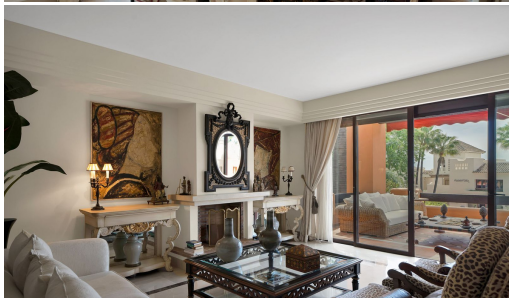

IMMOTROPICAL

REAL ESTATE COSTA TROPICAL

— www.immotropical.com —

Penthouse for sale

Puerto Banús, Costa del Sol, Spain

ID#: 239963

Description:

This elegant duplex penthouse, located in Alzambra Vasari—one of the most privileged locations near the roundabout leading to Puerto Banús—redefines the concept of Mediterranean comfort through spacious, bright, and thoughtfully designed spaces. Unlike Alzambra Resort, which is located further inland and offers lower-end properties, Vasari stands out for its strategic location and more exclusive surroundings. Spanning two floors, this pe...