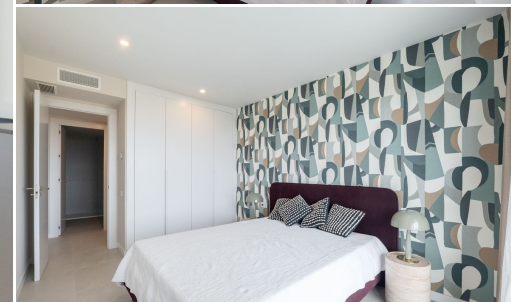

### Description:

Contemporary Duplex Apartment in Libella with Panoramic Coastal Views Located within the new Libella development in Estepona, this contemporary duplex apartment combines modern architecture, panoramic views over the coastline and access to a wide range of resident amenities in a peaceful residential setting surrounded by nature. The complex is positioned close to Selwo Aventura and La Resina Golf, while remaining within easy reach of the beach...

• **Bedrooms:** 2 | • **Bathrooms:** 3 | • **Build:** 110 m<sup>2</sup> | • **Terrace:** 34 m<sup>2</sup> | • **Orientation:** South, Southeast | • **View type:** Garden, Panoramic, Pool, Sea

**General:** Air Conditioning, Condition Excellent, Covered terrace, Entry phone, Fitted Wardrobes, Furnished, Garden (Shared), Gated Complex, Kitchen Partially Fitted, Near transport, Parking underground, Pool Communal, Pool Heated, Pool Indoor, Private terrace, Security 24/24, Underfloor heating, Urbanisation