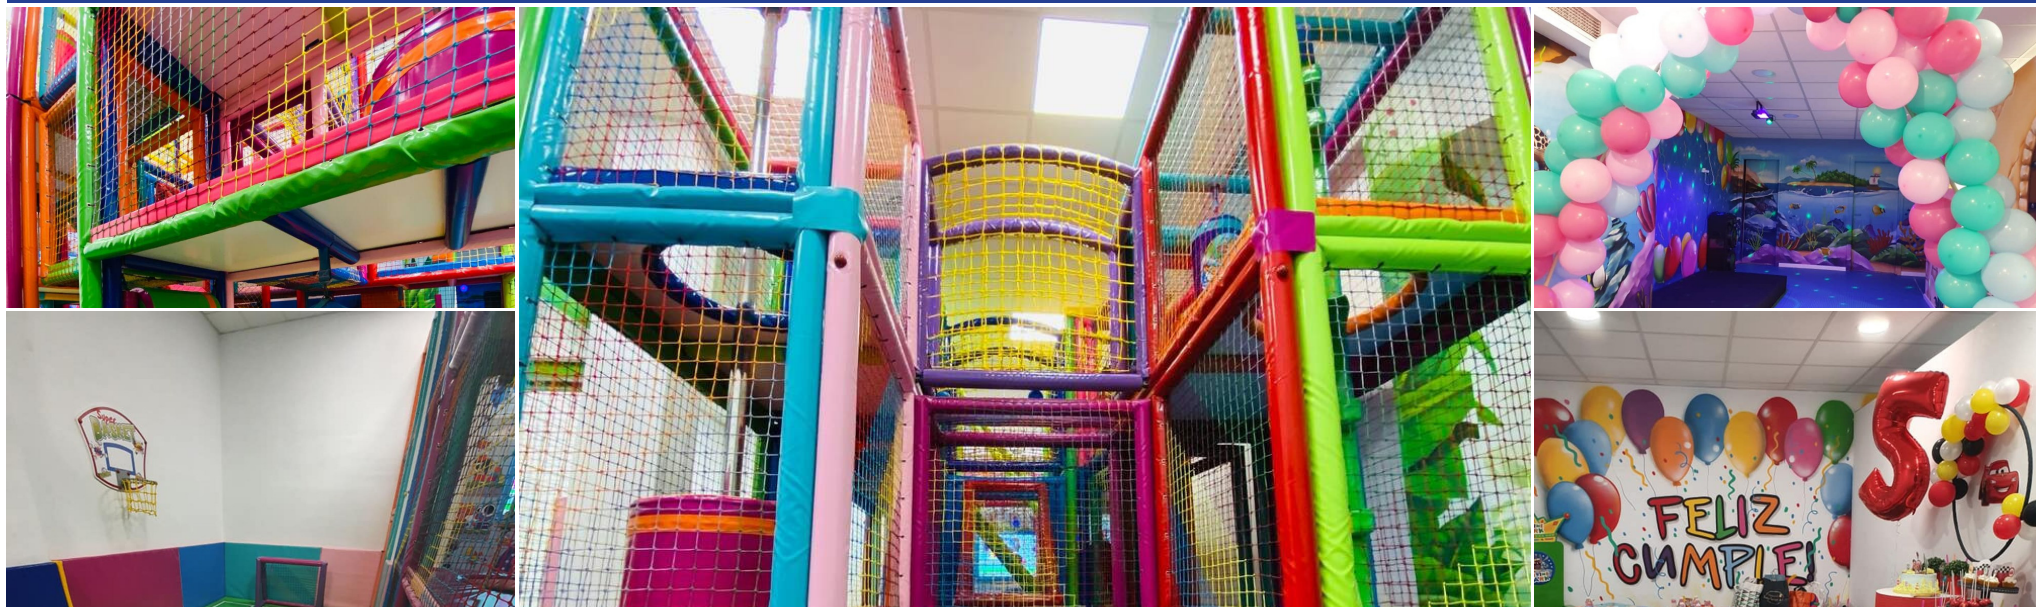

IMMOTROPICAL

REAL ESTATE COSTA TROPICAL

— www.immotropical.com —

Commercial for sale

San Pedro de Alcántara, Costa del Sol, Spain

ID#: 239812

Description:

Transfer of Children's Soft Play Center with Café - San Pedro Alcántara A fully operational children's soft play center with café is available for transfer in San Pedro Alcántara, located in a central area with a high flow of families. The premises offer 360 m², fully equipped and ready to continue operations without the need for additional investment. Features include: Large children's play area with ball pit Café ...