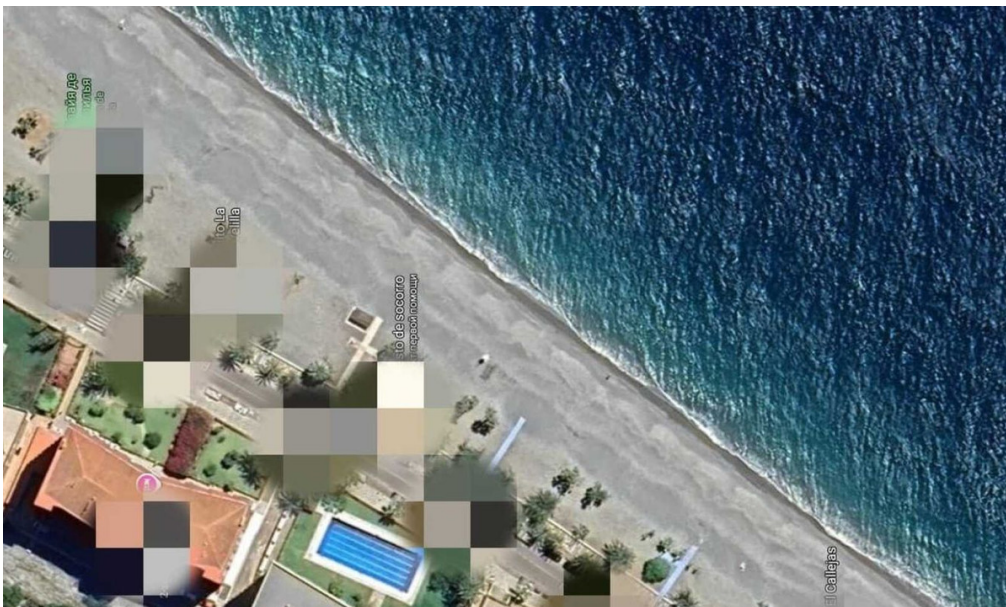

IMMOTROPICAL

REAL ESTATE COSTA TROPICAL

— www.immotropical.com —

Almuñécar, Costa Tropical, Spanje

ID#: 238752

Beschrijving:

Plot with excellent development potential Total area: 12,143 m² 4,521 m² urban land 7,622 m² private green areas Planning regulations RE (Residential Extensive II): 27% buildability, approx. 1,220 m² buildable (excluding terraces, pools and auxiliary buildings). Local architect has designed a project for 6 semi-detached houses, pending license submission. (Project not included in the price). Additional possibility to build 10 indepen...