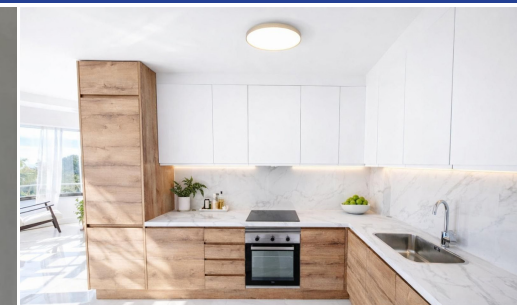

IMMOTROPICAL

REAL ESTATE COSTA TROPICAL

— www.immotropical.com —

Appartement te koop

Atalaya, Costa del Sol, Spanje

ID#: 238285

Beschrijving:

Fully renovated 2 bedroom corner apartment with panoramic sea, golf and mountain views, located in one of Atalaya's most desirable urbanisations next to the Atalaya Golf Club. This stunning, fully renovated 2-bedroom, 3-bathroom corner apartment is in excellent condition and ready to be enjoyed. This home offers a perfect blend of modern comfort, high-end finishes, and breathtaking views. You can access the apartment from the street level...