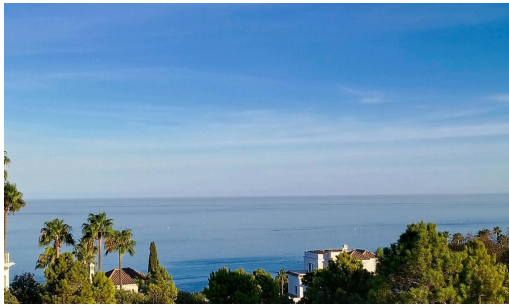

IMMOTROPICAL

REAL ESTATE COSTA TROPICAL

— www.immotropical.com —

Terrain à vendre

Manilva, Costa del Sol, Espagne

ID#: 237616

Description:

Residential Plot, Manilva, Costa del Sol. Garden/Plot 1868 m². Setting : Urbanisation. Orientation : South. Views : Sea, Panoramic, Garden. Category : Holiday Homes, Investment, Resale, With Planning Permission.