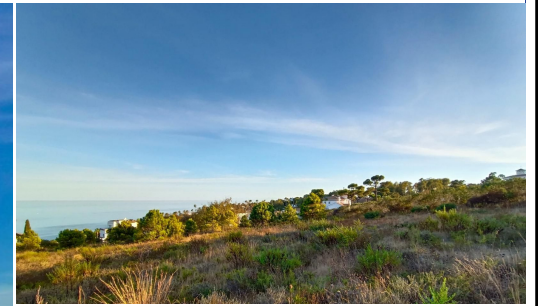

IMMOTROPICAL

REAL ESTATE COSTA TROPICAL

— www.immotropical.com —

Terrain à vendre

Manilva, Costa del Sol, Espagne

ID#: 237616

Description:

Residential Plot, Manilva, Costa del Sol. Garden/Plot 1868 m². Setting : Urbanisation. Orientation : South. Views : Sea, Panoramic, Garden. Category : Holiday Homes, Investment, Resale, With Planning Permission.

• **Chambres:** 0 | • **Salles de bain:** 0 | • **Terrain:** 1,868 m² | • **Orientation:** Sud | • **view_type:** Jardin, Panoramique, Mer

€780,000