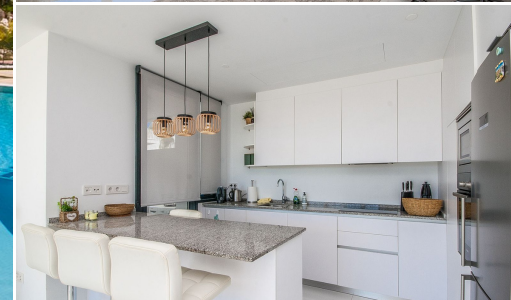

### Description:

Located in the sought-after Atalaya area of Benahavís, just minutes from the picturesque town of San Pedro de Alcántara, this luxury duplex penthouse is built to the highest modern standards and boasts stunning views across the golf course towards the sea. The lower level features a spacious lounge opening onto a large, sunny terrace, a sleek open-plan kitchen with utility area, and three bedrooms - including a master suite with en-suite ...