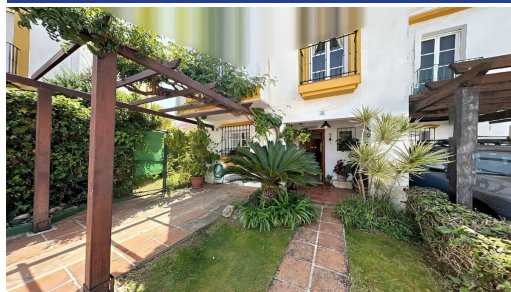

IMMOTROPICAL

REAL ESTATE COSTA TROPICAL

— www.immotropical.com —

Maison à vendre

Atalaya, Costa del Sol, Espagne

ID#: 241623

Description:

FANTASTIC TOWNHOUSE IN RESIDENCIAL DIANA Discover this charming Mediterranean-style townhouse, located in the exclusive Residencial Diana urbanization, surrounded by beautiful gardens, it will captivate you from the first moment. Situated within a private residential complex, with 160 square meters of living space, this home offers spacious rooms filled with natural light, creating a cozy and warm atmosphere, fully furnished, ready to move in...

• **Chambres:** 5 | • **Salles de bain:** 3 | • **Construit:** 160 m² | • **Terrasse:** 30 m² | • **Orientation:** Sud, Sud-Est | • **view_type:** Jardin, Urbain

Général: Près de la mer, Proche des commerces, Bon état, Terrasse couverte, Électricité, Feu ouvert, Gardes-robes encastrées, Cuisine entièrement équipée, Meublé, Jardin (Commun), Gaz, Complexe fermé, Parking couvert, Parking plus d'un, Parking rue, Piscine communautaire, Pré-installé A / C, Terrasse privée, Téléphone, Ville