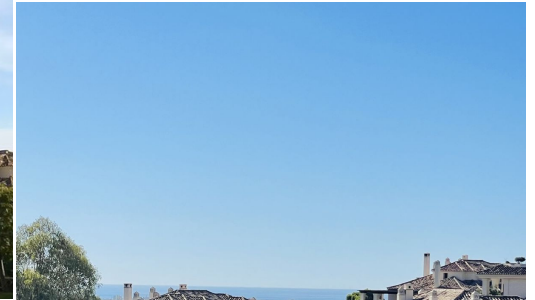

IMMOTROPICAL

REAL ESTATE COSTA TROPICAL

— www.immotropical.com —

Penthouse à vendre

Benahavís, Costa del Sol, Espagne

ID#: 241585

Description:

Exclusive South-Facing Penthouse with Spectacular Panoramic Views in Banahavis. This exceptional south-facing penthouse is located in a peaceful and prestigious residential complex, surrounded by nature and offering breathtaking panoramic views of the golf course, the Mediterranean Sea, and the mountains. Flooded with natural light, this spacious and elegant property provides an atmosphere of tranquility, privacy, and comfort. The expansiv...