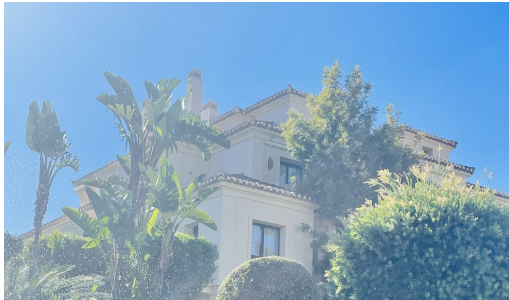

IMMOTROPICAL

REAL ESTATE COSTA TROPICAL

— www.immotropical.com —

Penthouse à vendre

Benahavís, Costa del Sol, Espagne

ID#: 241585

Description:

Exclusive South-Facing Penthouse with Spectacular Panoramic Views in Banahavis. This exceptional south-facing penthouse is located in a peaceful and prestigious residential complex, surrounded by nature and offering breathtaking panoramic views of the golf course, the Mediterranean Sea, and the mountains. Flooded with natural light, this spacious and elegant property provides an atmosphere of tranquility, privacy, and comfort. The expansiv...