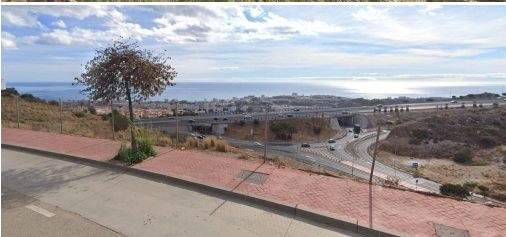

IMMOTROPICAL

REAL ESTATE COSTA TROPICAL

— www.immotropical.com —

Terrain à vendre

Benalmadena, Costa del Sol, Espagne

ID#: 240885

Description:

Prime development land located in one of the most promising areas of the Costa del Sol. An excellent investment and residential development opportunity in Santangelo Norte, Benalmádena, a strategic location with strong demand and significant appreciation potential. Plot specifications: • Status: Fully urbanized development land • Use: Residential / Commercial • Plot size: 6,000 m² • Building ratio: 0.9045 m²t/m²s • Buildable are...