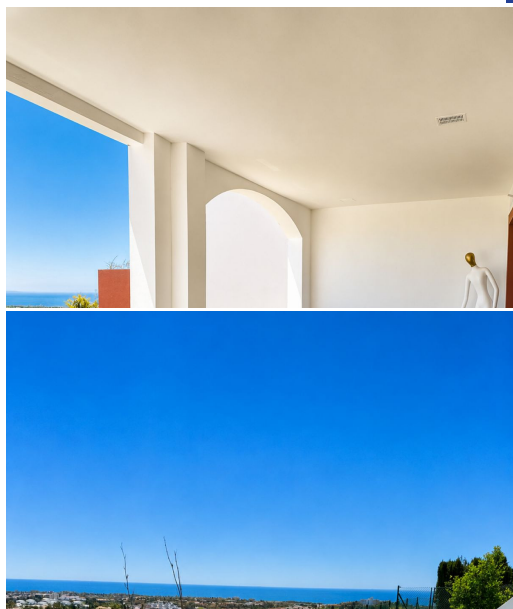

IMMOTROPICAL

REAL ESTATE COSTA TROPICAL

— www.immotropical.com —

Benahavís, Costa del Sol, Espagne

ID#: 240361

Description:

Corner semi-detached chalet with views in exclusive Benahavís, Costa del Sol We present to you this spectacular corner semi-detached chalet located in Benahavís, one of the most exclusive areas of the Costa del Sol. With 357 m² built, this 2008 home in good condition offers a unique opportunity for those seeking luxury, privacy, and investment potential. Its strategic corner position guarantees exceptional natural lighting throughout the da...