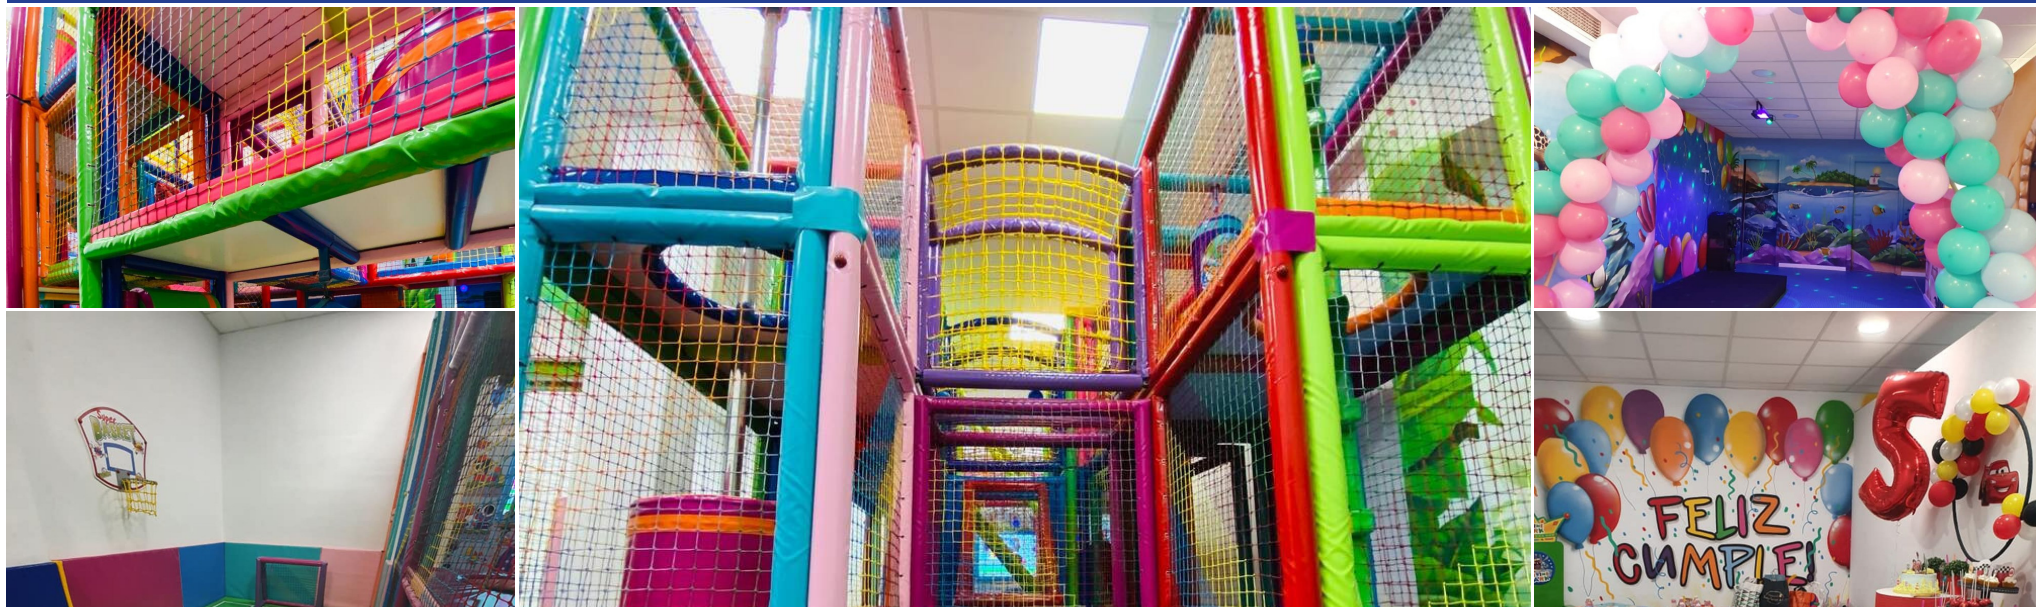

IMMOTROPICAL

REAL ESTATE COSTA TROPICAL

— www.immotropical.com —

Commerciale à vendre

San Pedro de Alcántara, Costa del Sol, Espagne

ID#: 239812

Description:

Transfer of Children's Soft Play Center with Café - San Pedro Alcántara A fully operational children's soft play center with café is available for transfer in San Pedro Alcántara, located in a central area with a high flow of families. The premises offer 360 m², fully equipped and ready to continue operations without the need for additional investment. Features include: Large children's play area with ball pit Café ...